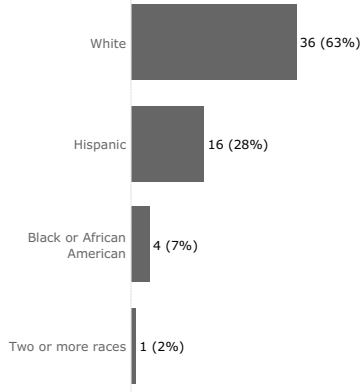

NJ Law Enforcement Officers (2023)

Year
2023

Agency
Lodi PD - Bergen

Displaying 1 law enforcement agency.

57
Officers

26,206
Population

2.2
Officers per 1,000
residents

Hiring
Governed
by Civil
Service?

Officer Race/Ethnicity ?

Census Population

Officers - Gender

Officers - Age Range

Average Age: 40

Reflects current sworn law enforcement officers (excluding correctional police officers) as of December 2023, received by 5/2/2024.