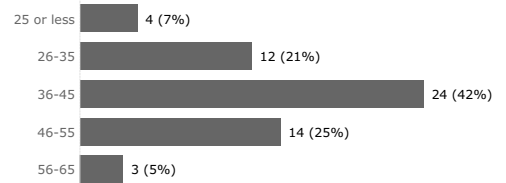

Officer Race/Ethnicity ?

Census Population

Officers - Gender

Officers - Age Range

Average Age: 40

Reflects current sworn law enforcement officers (excluding correctional police officers) as of December 2023, received by 5/2/2024.