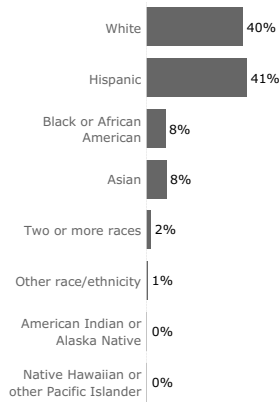

NJ Law Enforcement Officers (2023)

Year
2023

Agency
Lodi PD - Bergen

Displaying 1 law enforcement agency.

57
Officers

26,206
Population

2.2
Officers per 1,000
residents

Hiring
Governed
by Civil
Service?

Officer Race/Ethnicity ?

Census Population

Officers - Gender

Officers - Age Range

Average Age: 40

Reflects current sworn law enforcement officers (excluding correctional police officers) as of December 2023, received by 5/2/2024.